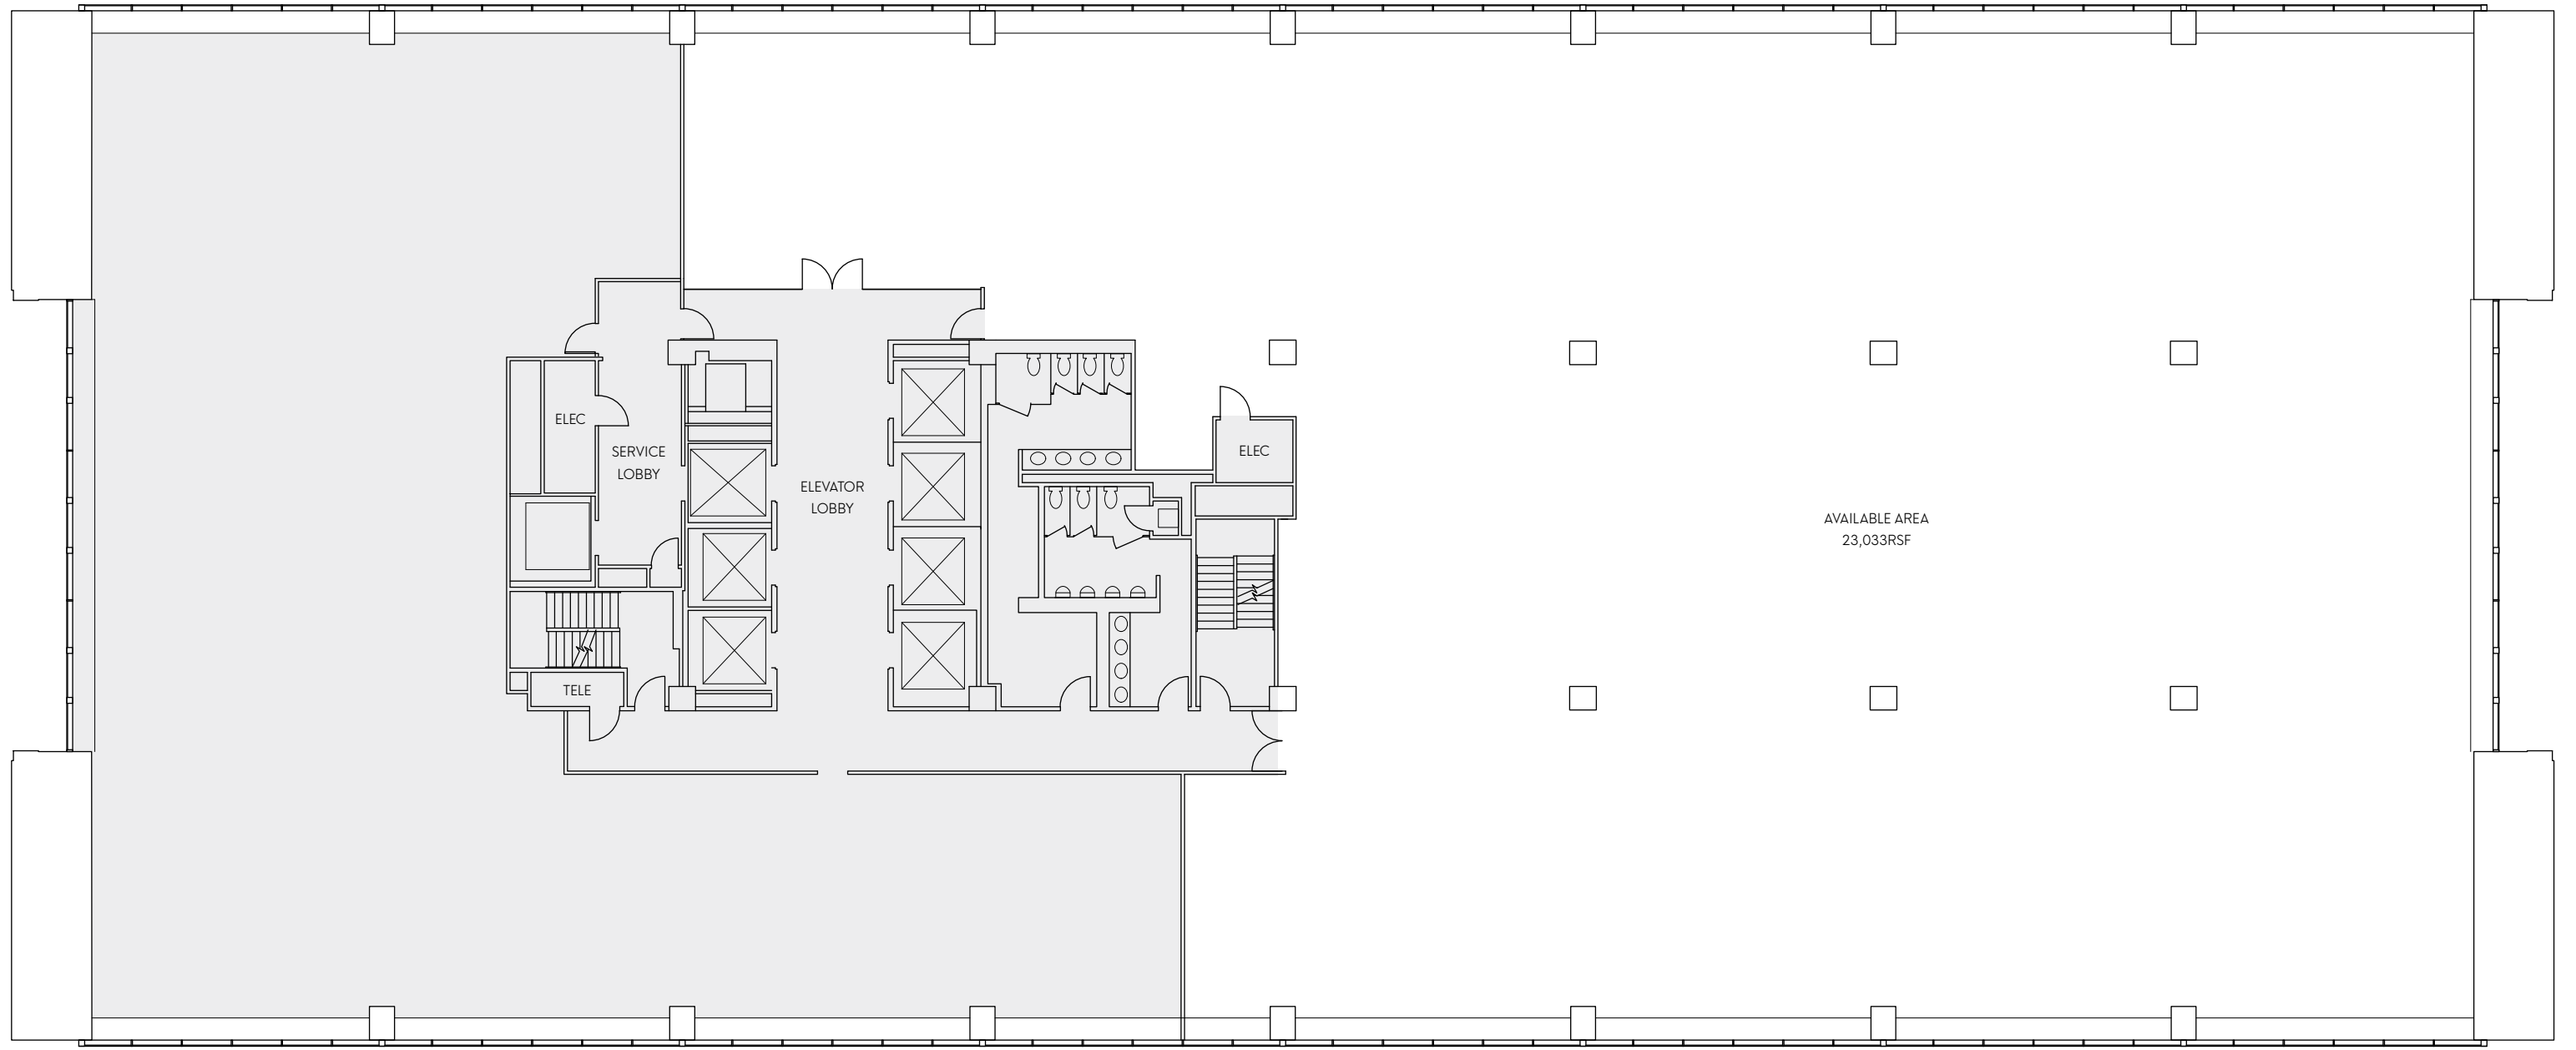

WEST 58TH STREET

AVAILABLE AREA
23,033RSF

WEST 57TH STREET

9W/57

Partial 45th Floor | 23,033 RSF