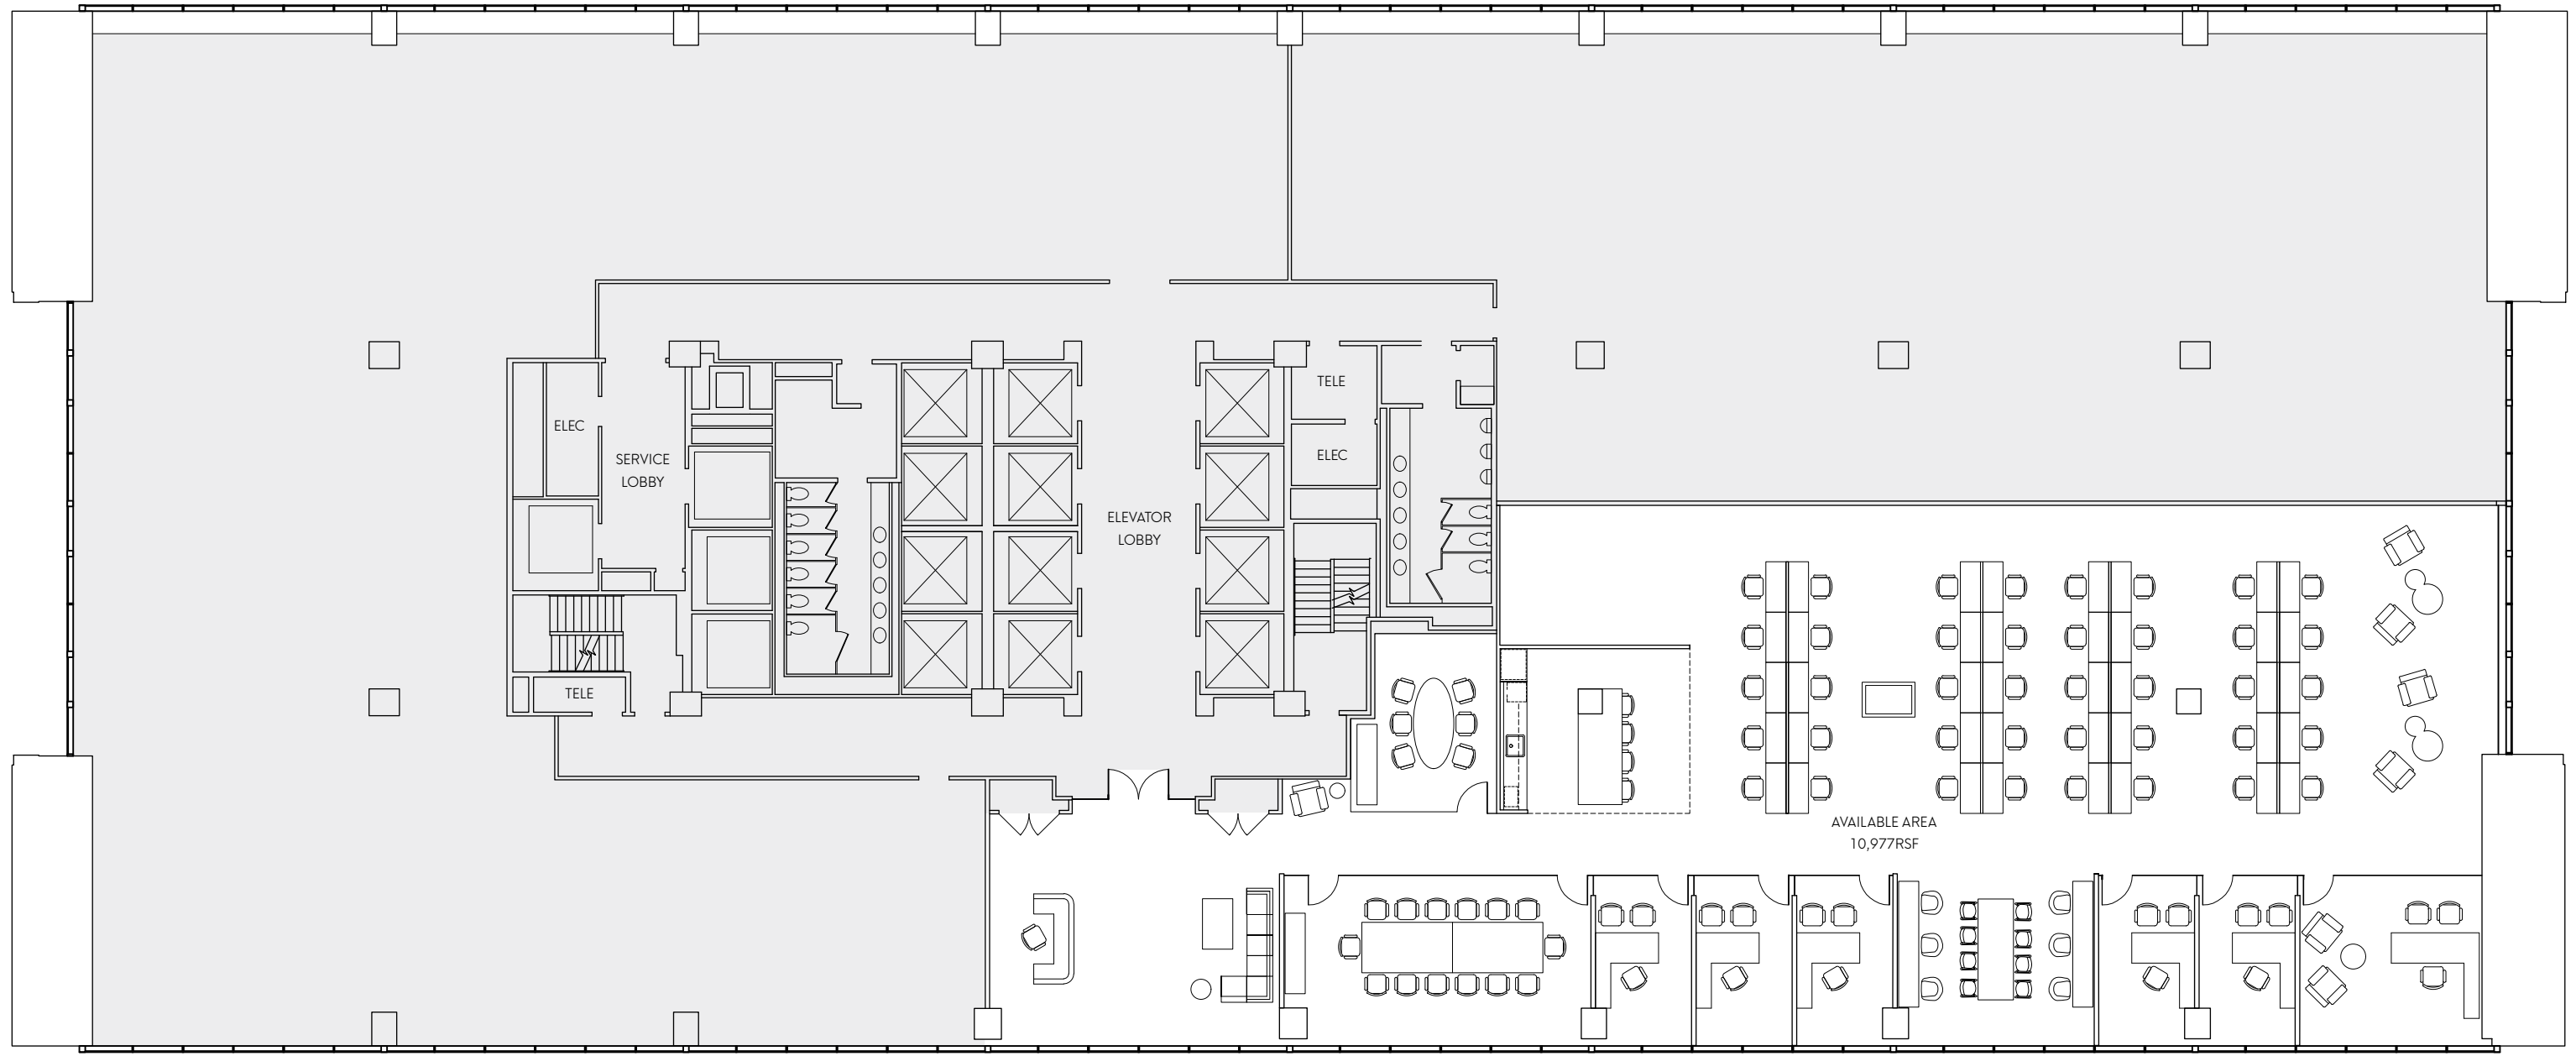

WEST 58TH STREET

WEST 57TH STREET

9W/57

Partial 38th Floor | 10,977 RSF