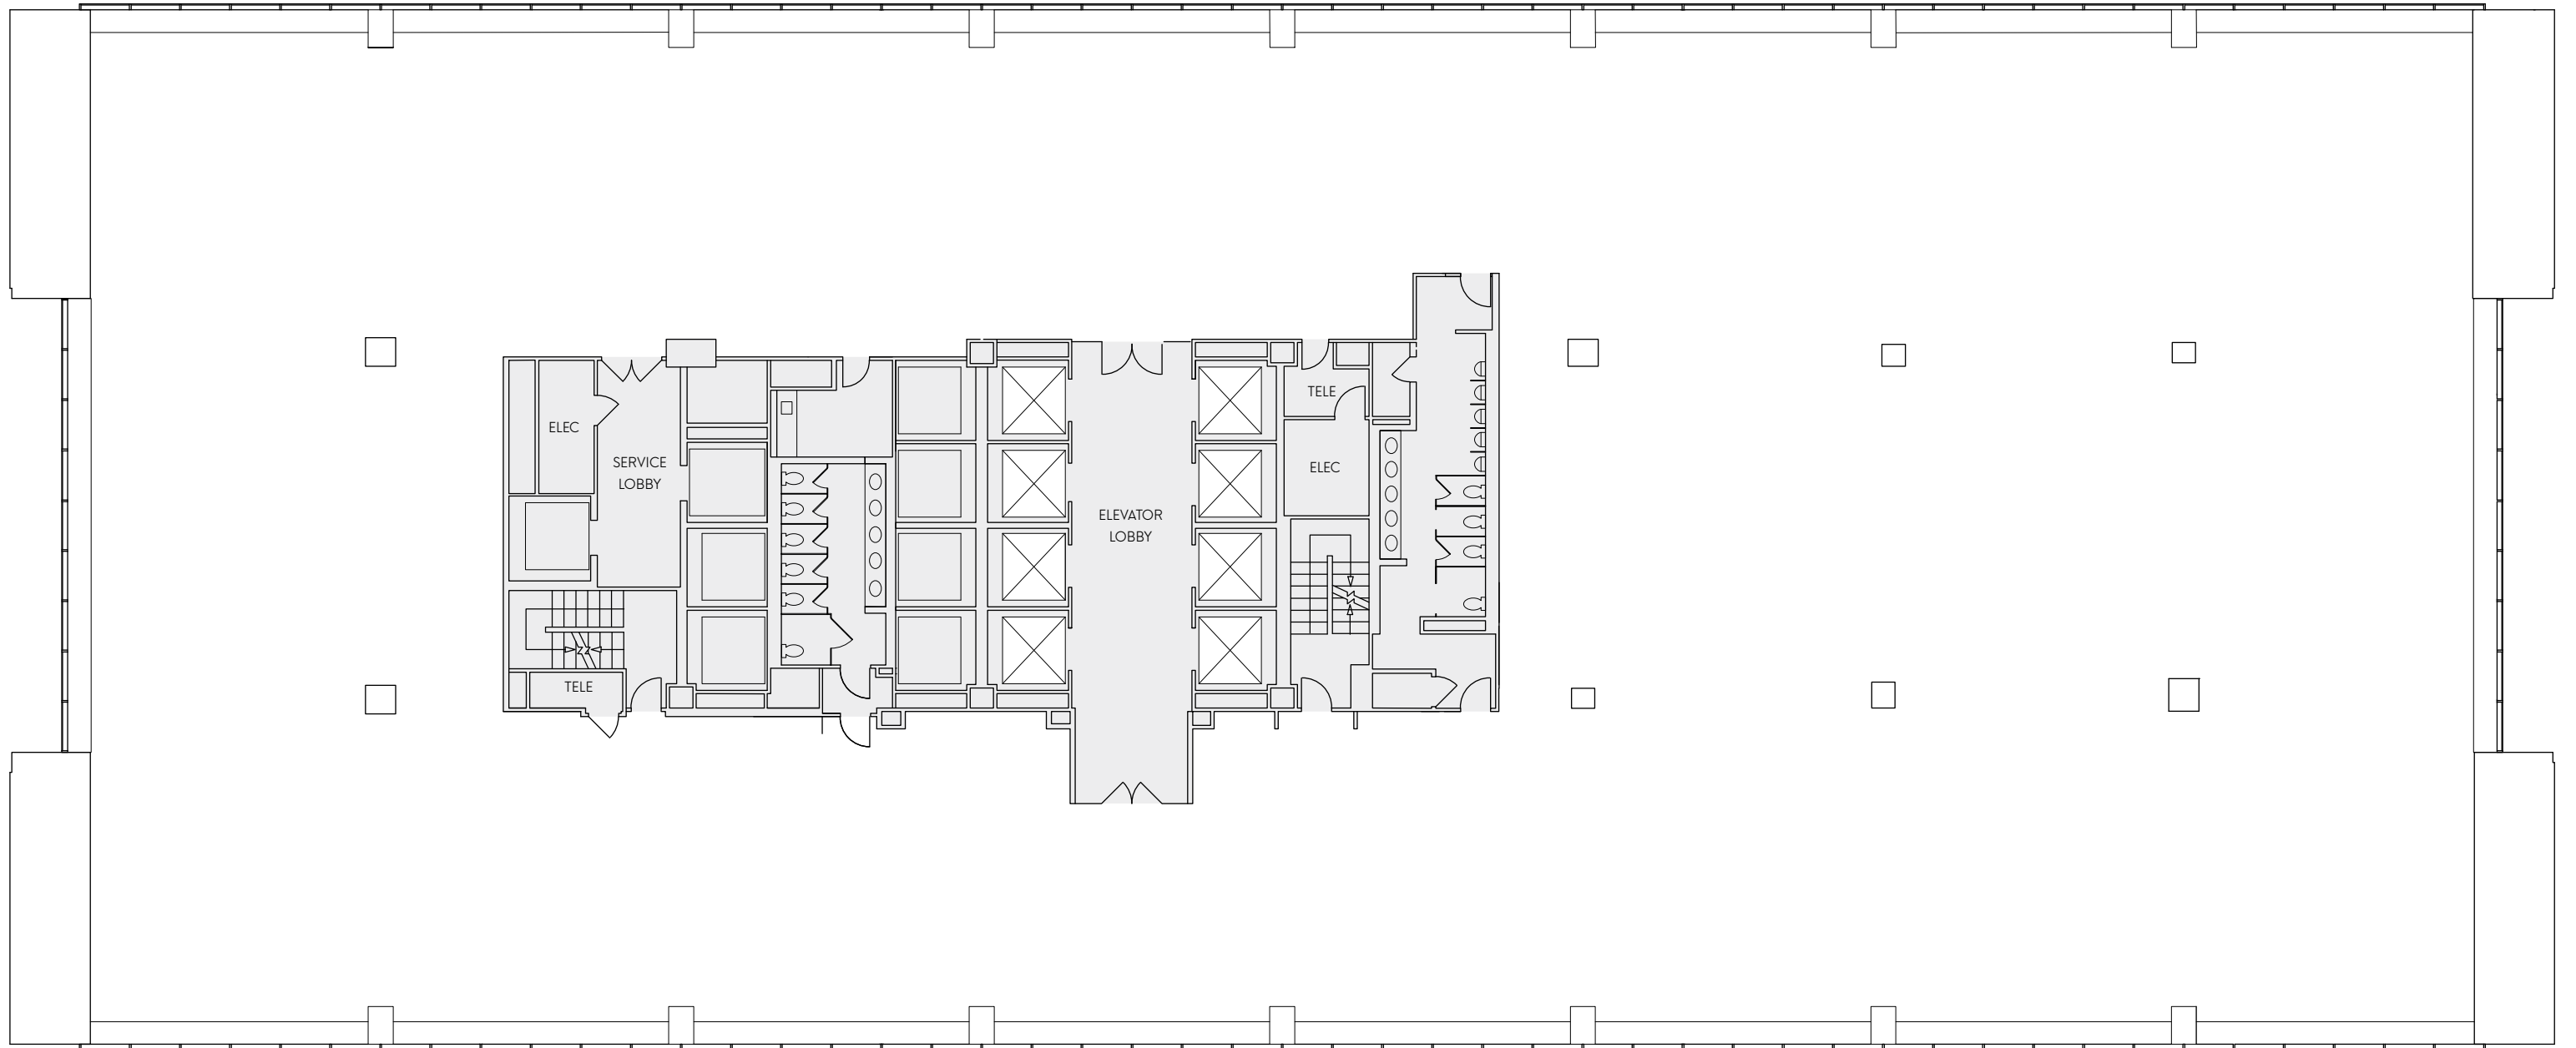

WEST 58TH STREET

WEST 57TH STREET

**9W/57**

**37th Floor | 33,213 RSF**