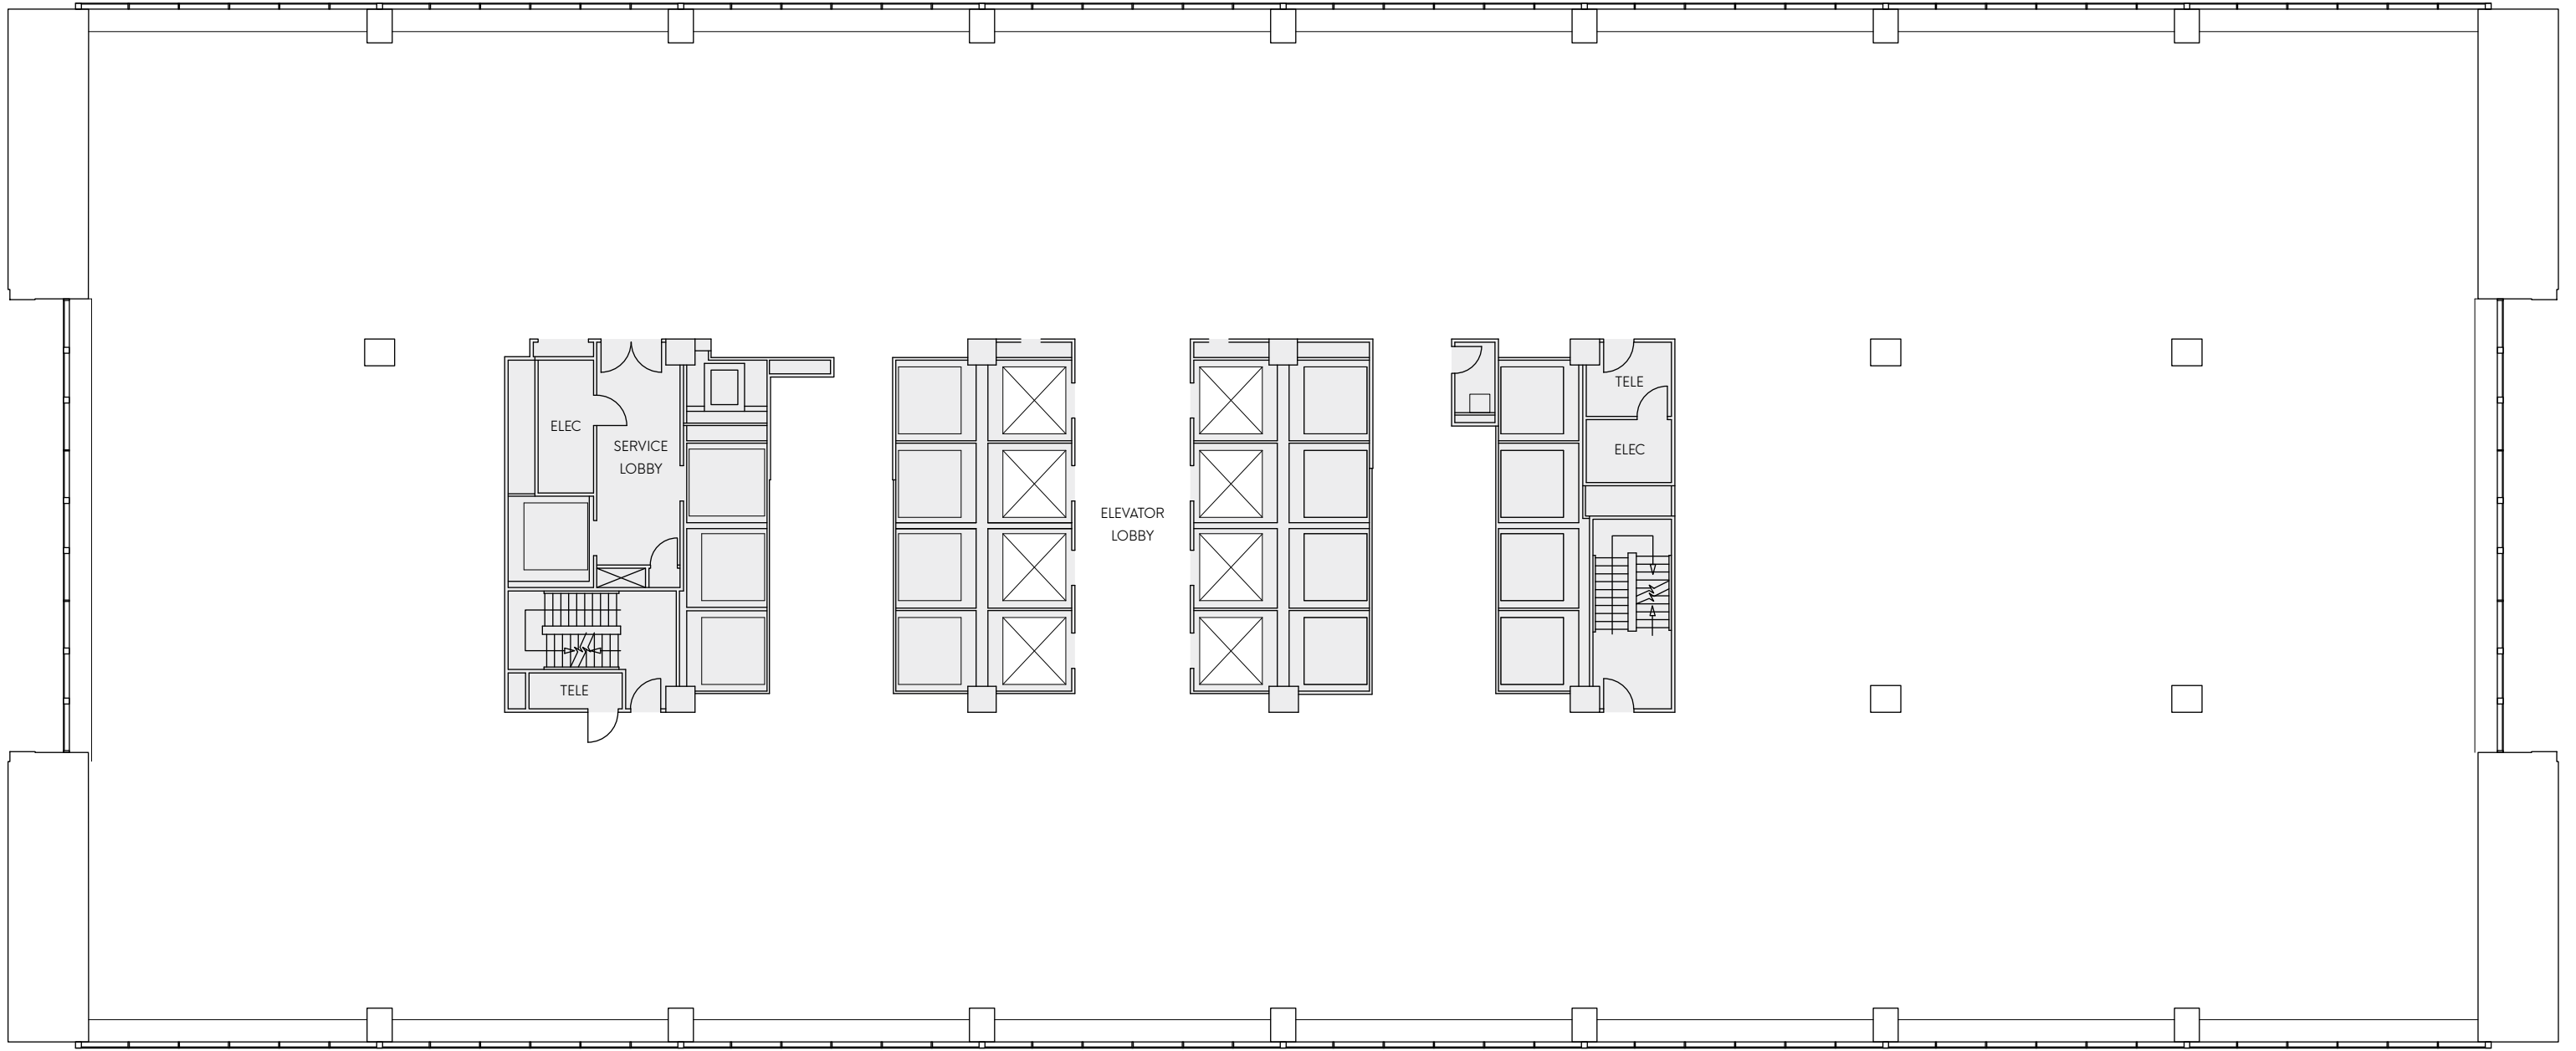

WEST 58TH STREET

WEST 57TH STREET

**9W/57**

**28th Floor | 32,503 RSF**