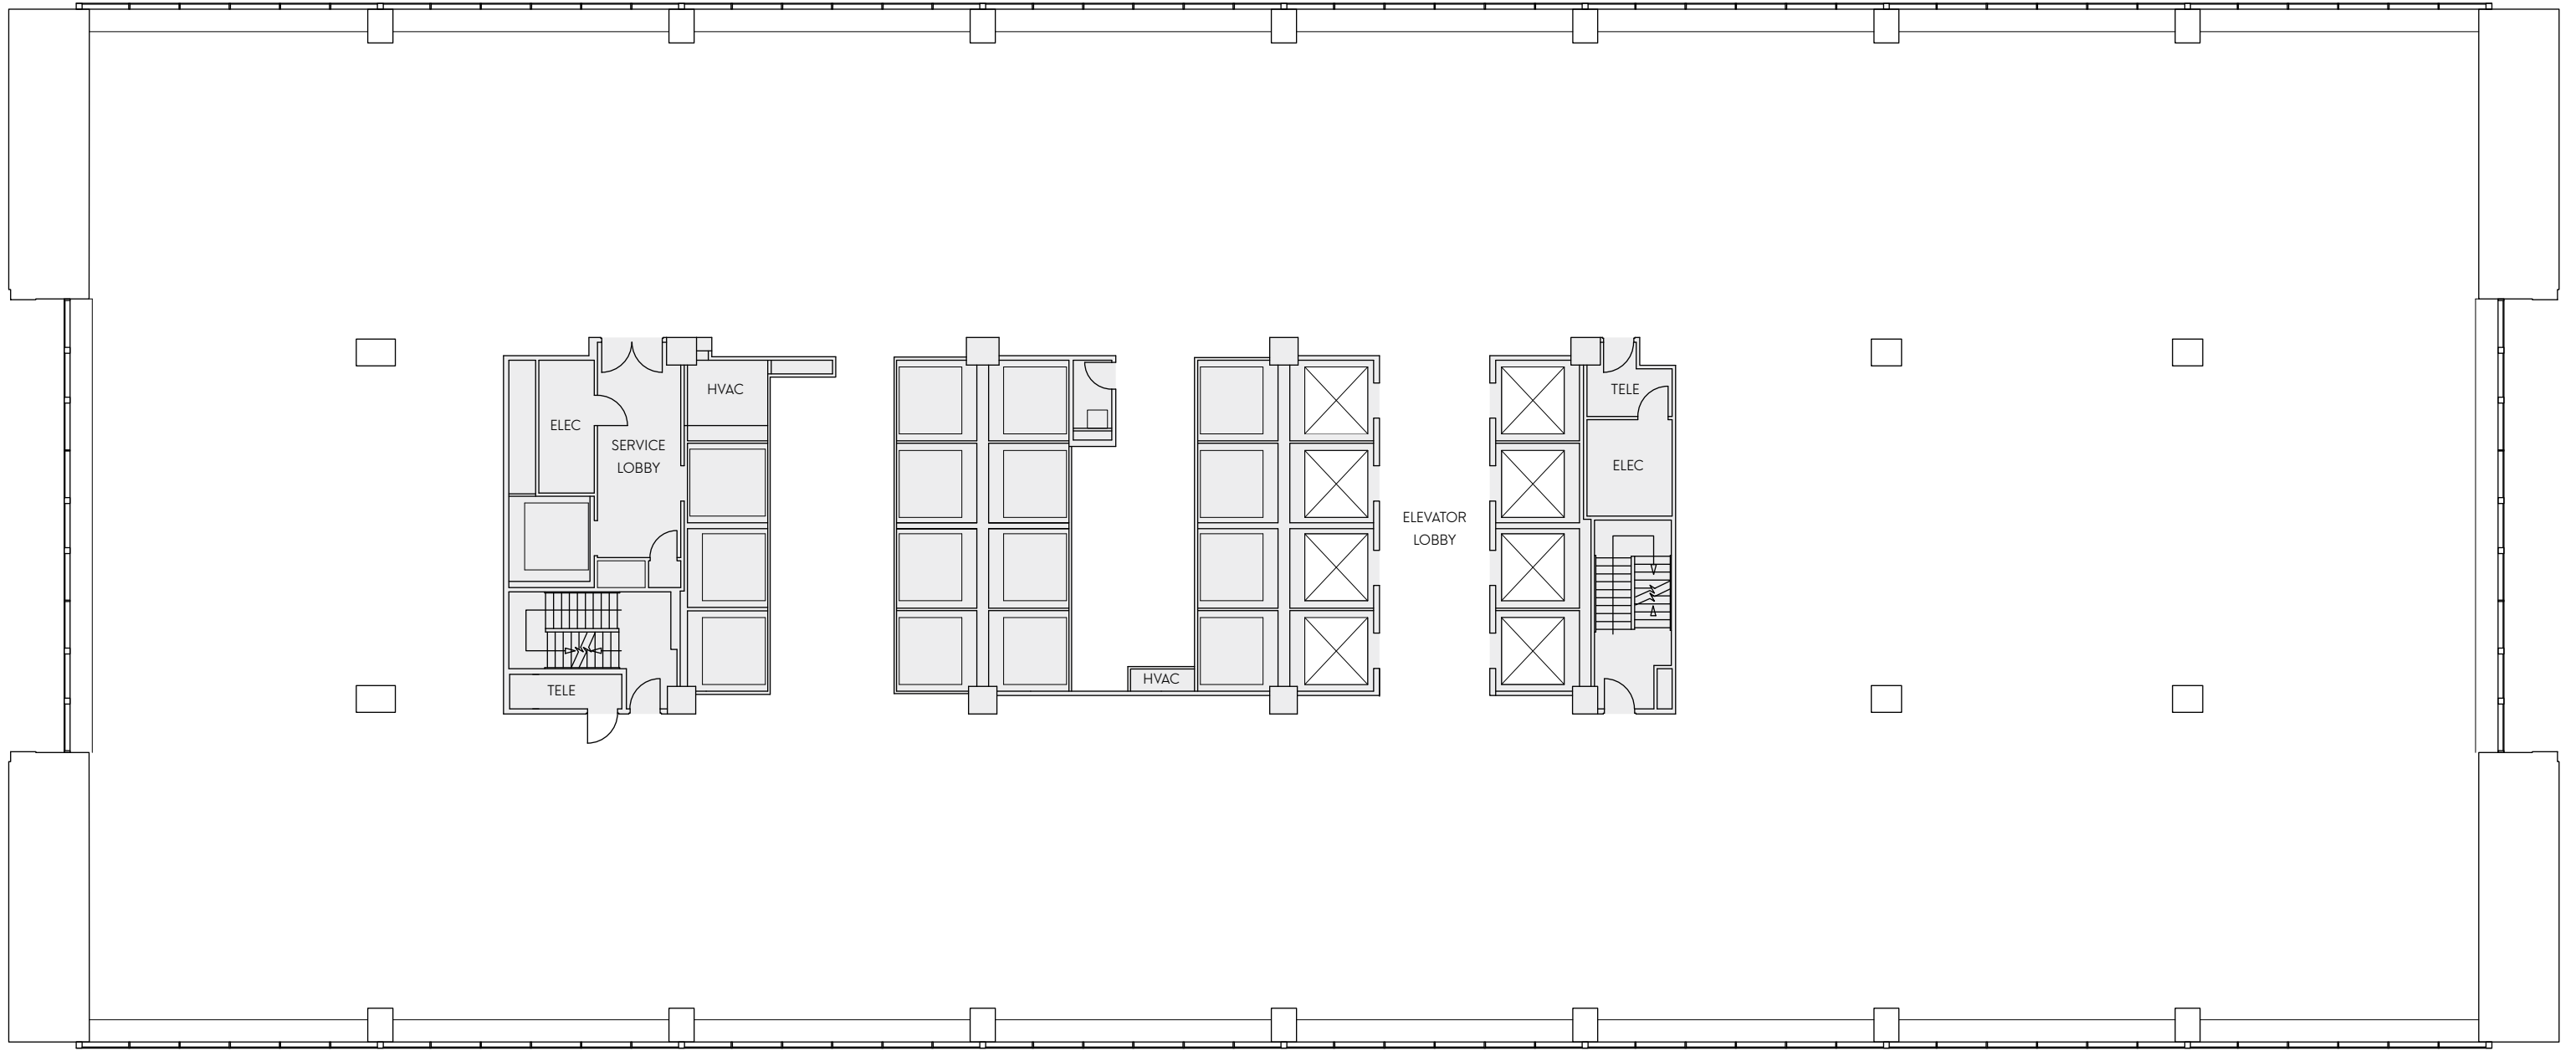

WEST 58TH STREET

WEST 57TH STREET

**9W/57**

**24th Floor | 32,325 RSF**

**CBRE** | 9 West 57th Street, NY